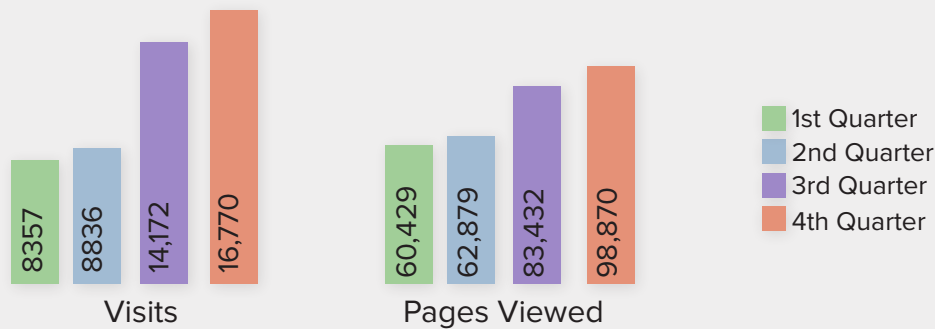

DIVERSITY
TEAMWORK
GROWTH
LGBTCAREERLINK.COM

2009 PERFORMANCE REPORT

ABOUT LGBT CAREERLINK

LGBT CareerLink is an online employment program of the nation's pre-eminent not-for-profit organization dedicated to the lesbian, gay, bisexual and transgender (LGBT) community in the workplace, Out & Equal Workplace Advocates.

2009 BENCHMARKED PERFORMANCE

	Google Benchmark*	LGBT CareerLink	Variance
Page Views	190,784	308,908	+62%
Avg. Time on Site	2.18 mins.	4 mins.	+88%
Avg. Pages Viewed per Visit	3.1	6.44	+108%

CURRENT PARTNERS